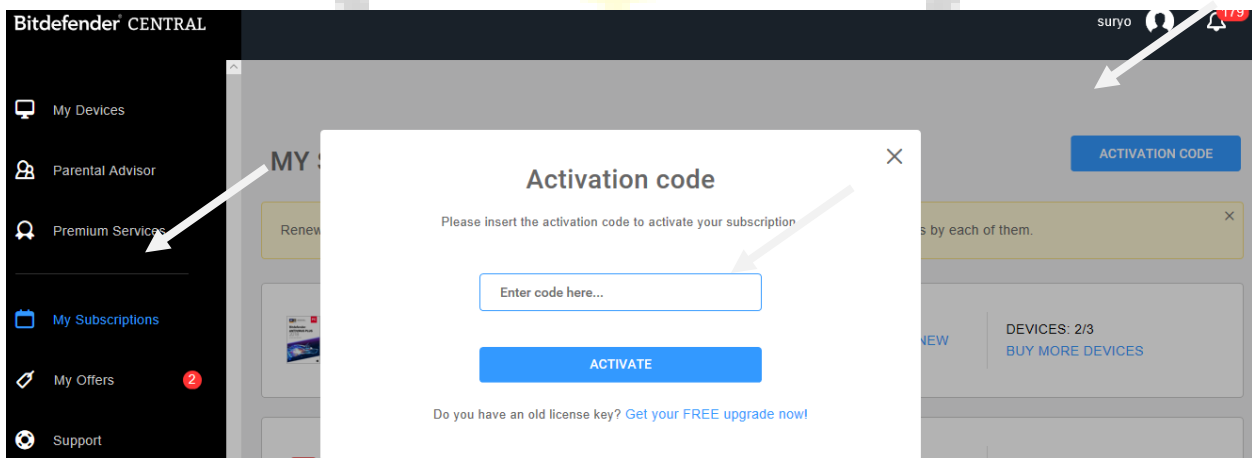

[Aman | https://login.bitdefender.net/central/index.html?redirect\\_url=https:%2F%2Fcentral.bitdefender.com%2Fdevices%3Fservice](https://login.bitdefender.net/central/index.html?redirect_url=https:%2F%2Fcentral.bitdefender.com%2Fdevices%3Fservice)

# Bitdefender

SIGN IN

suryo@banklampung.co.id

.....

SHOW

SIGN IN

[Forgot my password](#)

Don't have a Bitdefender account?

[Create one](#)

OR SIGN IN WITH

Lalu masukkan Kode Aktivasi

Selanjutnya Pilih Menu My Devices, dan Pilih Install Local Protection,

LISENSI  
ANTIVIRUS

[WWW.LISENSIANTIVIRUS.COM](http://WWW.LISENSIANTIVIRUS.COM)